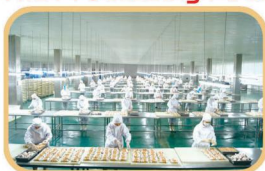

LSCW-10 海洋鱼罐头
Marine Fish

LSCW-11 金枪鱼+鸡肉
Tuna with Chicken

Factory Outlook

Shandong Luscious Pet Food Co., Ltd

Material

The Processing Area

The Drying Area

Quality Inspection